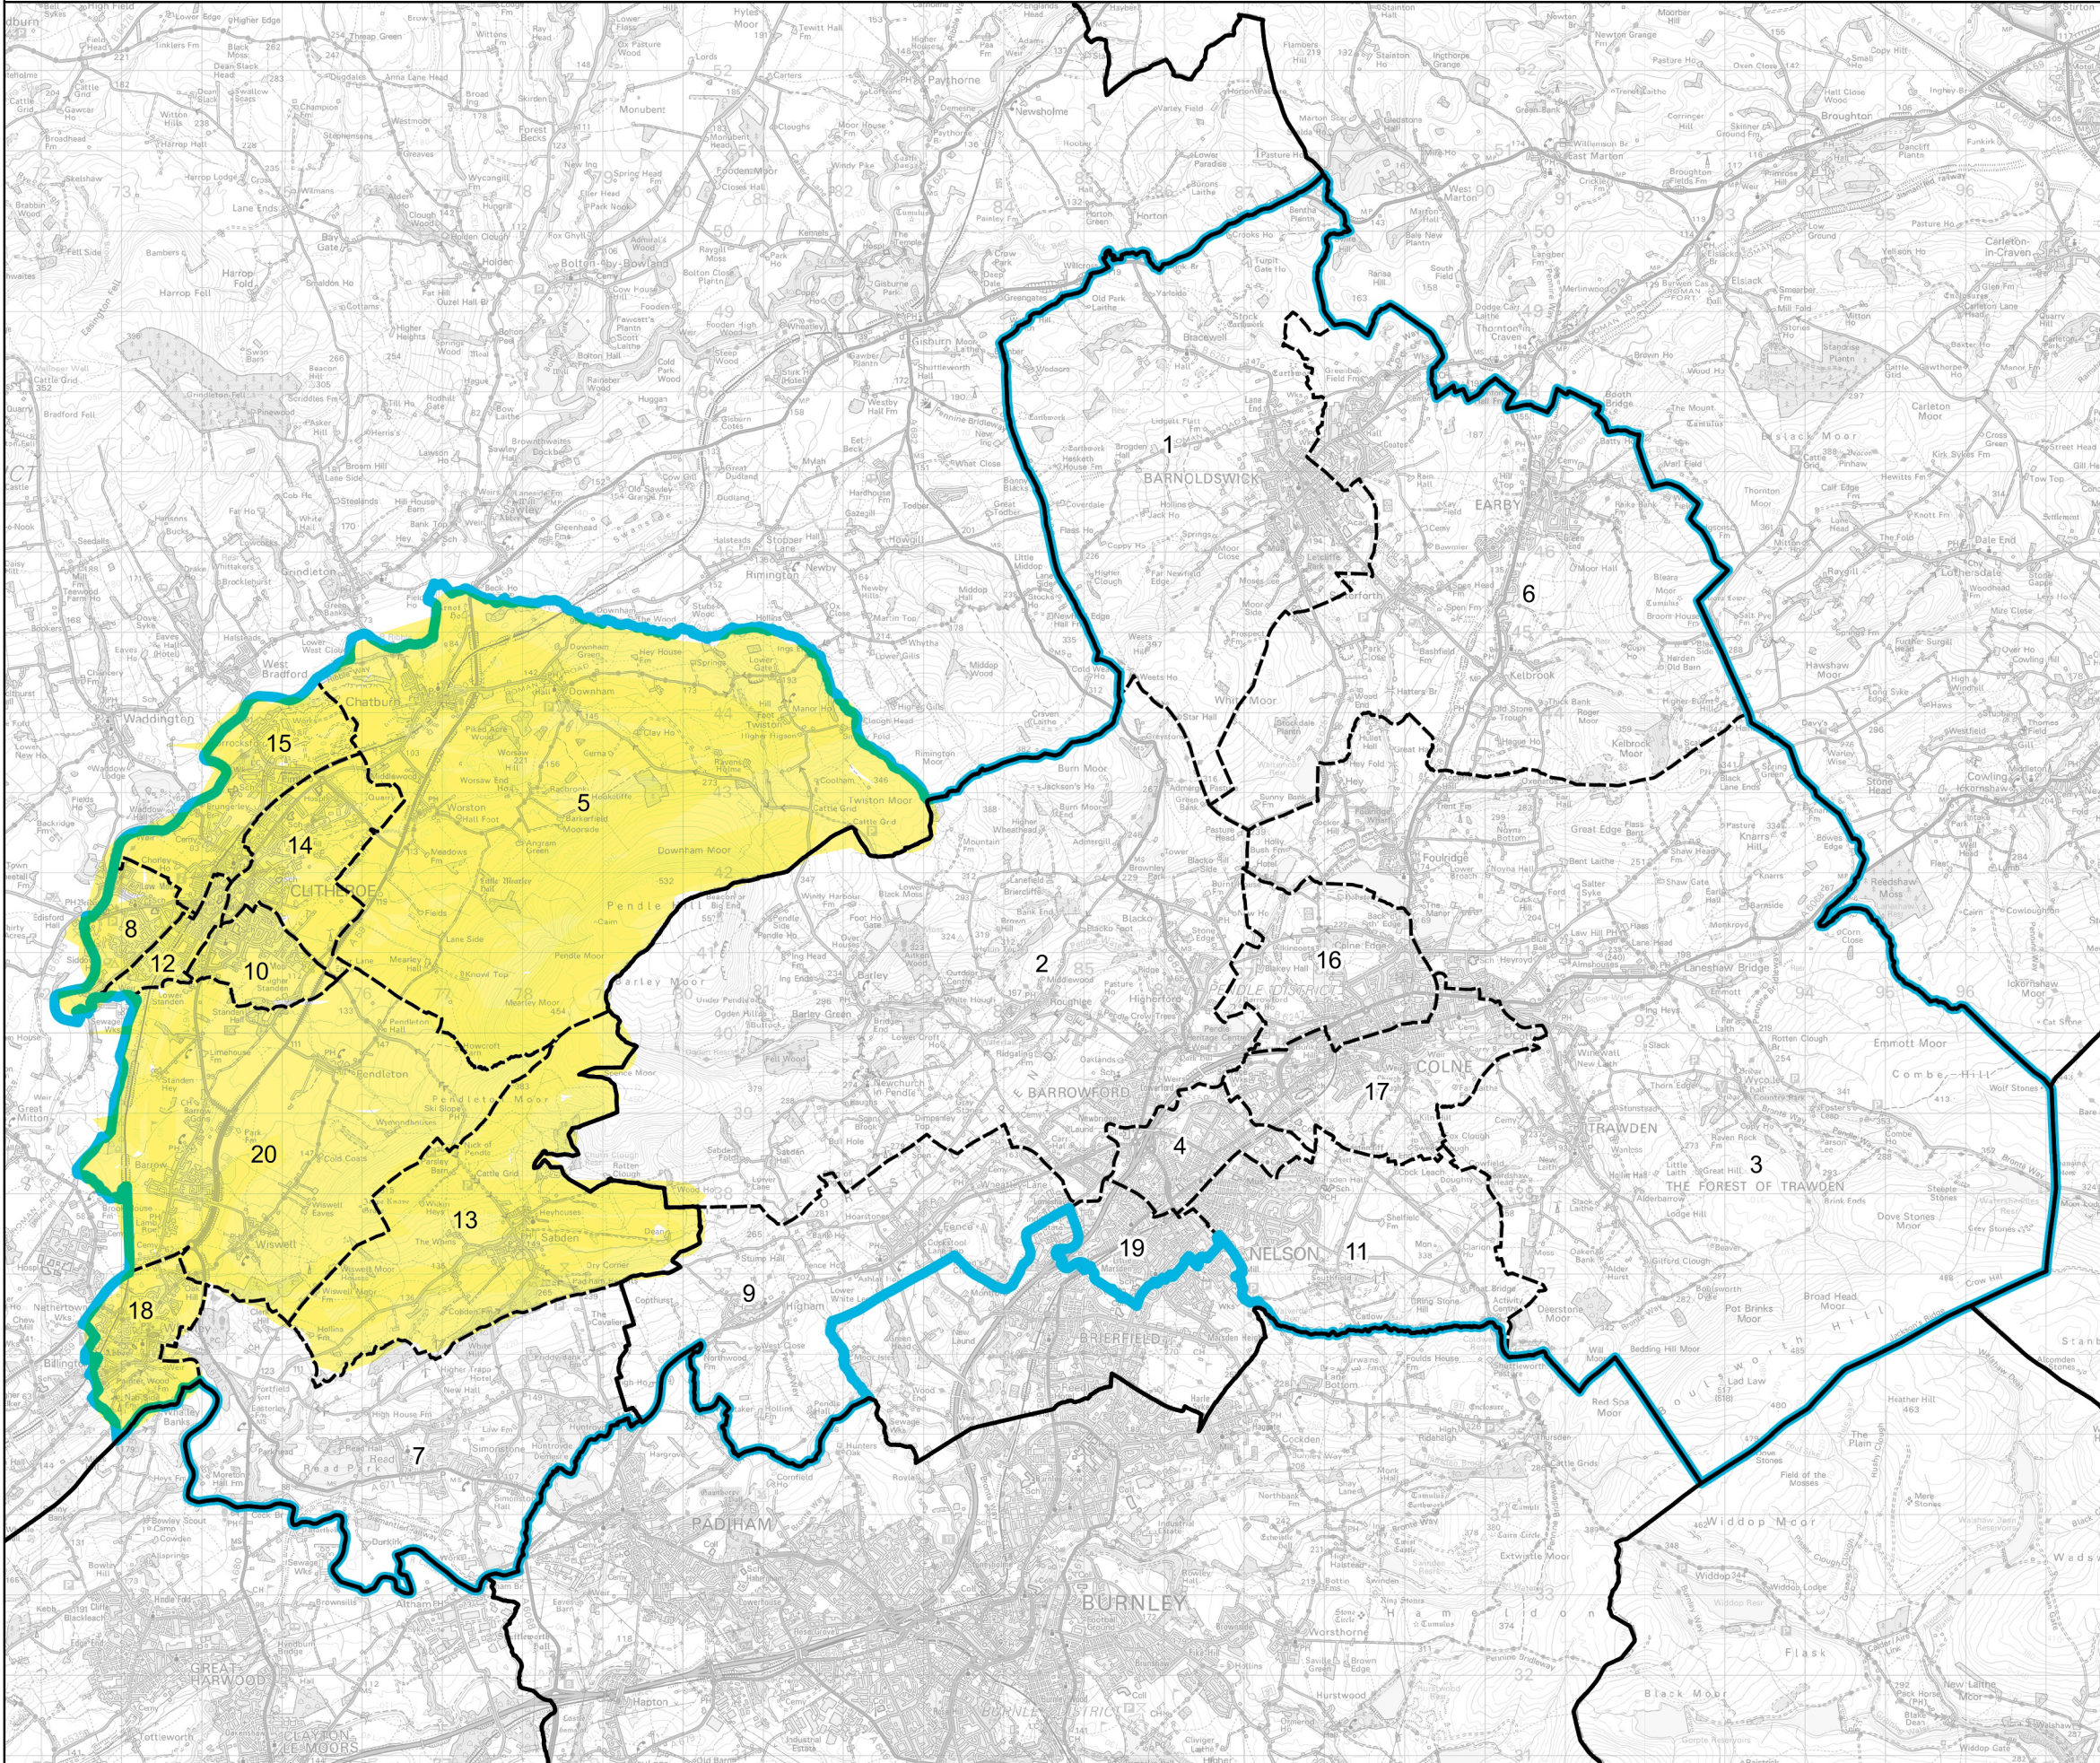

Boundary Commission for England - Revised Proposals for the North West Region

Pendle and Clitheroe County Constituency - Electorate 76,941

Wards:

- 1 Barnoldswick
- 2 Barrowford & Pendleside
- 3 Boulsworth & Foulridge
- 4 Bradley
- 5 Chatburn
- 6 Earby & Coates
- 7 East Whalley, Read & Simonstone
- 8 Edisford & Low Moor
- 9 Fence & Higham
- 10 Littlemoor
- 11 Marsden & Southfield
- 12 Primrose
- 13 Sabden
- 14 Salthill
- 15 St. Mary's
- 16 Vivary Bridge
- 17 Waterside & Horsfield
- 18 Whalley & Painter Wood
- 19 Whitefield & Walverden
- 20 Wiswell & Barrow

Key:

Wards moved from Ribble Valley Constituency

- Constituency
- Local Authorities
- Wards

© Crown copyright and database rights 2022 OS 100018289. You are permitted to use this data solely to enable you to respond to, or interact with, the organisation that provided you with the data. You are not permitted to copy, sub-licence, distribute or sell any of this data to third parties in any form. Third party rights to enforce the terms of this licence shall be reserved to OS.

Pendle and Clitheroe County Constituency